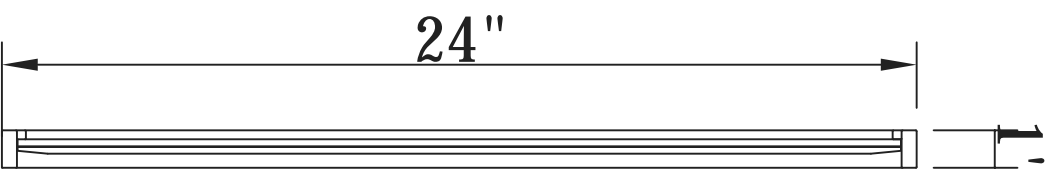

Front view

Side view

DWG. NO.

MODEL NO:

MR4051BK

SPEC NO:

QUANTITY:

DATE:

500-550 E. Erie Avenue

Philadelphia PA 19134

1-888-388-3390

Model #	MR4051BK	Product Type	Mirror	Product Width (in)	24	Product Depth (in)	1	Product Height (in)	24
Mirror Width	23.25"	Mirror Depth	0.16"	Mirror Height	23.25"	Frame shape	Round	Orientation	Vertical and Horizontal
Frame finish	Black	Frame material	Metal and MDF	Mounting / attachment type	Brackets	Number of brackets	1	Beveled glass	Yes
Frameless	No	Package LENGTH	28.75	Package Width	29.25	Package Height	4.5	Package Weight	23.76
Product weight	10.56	Shipment Type	Small Parcel						